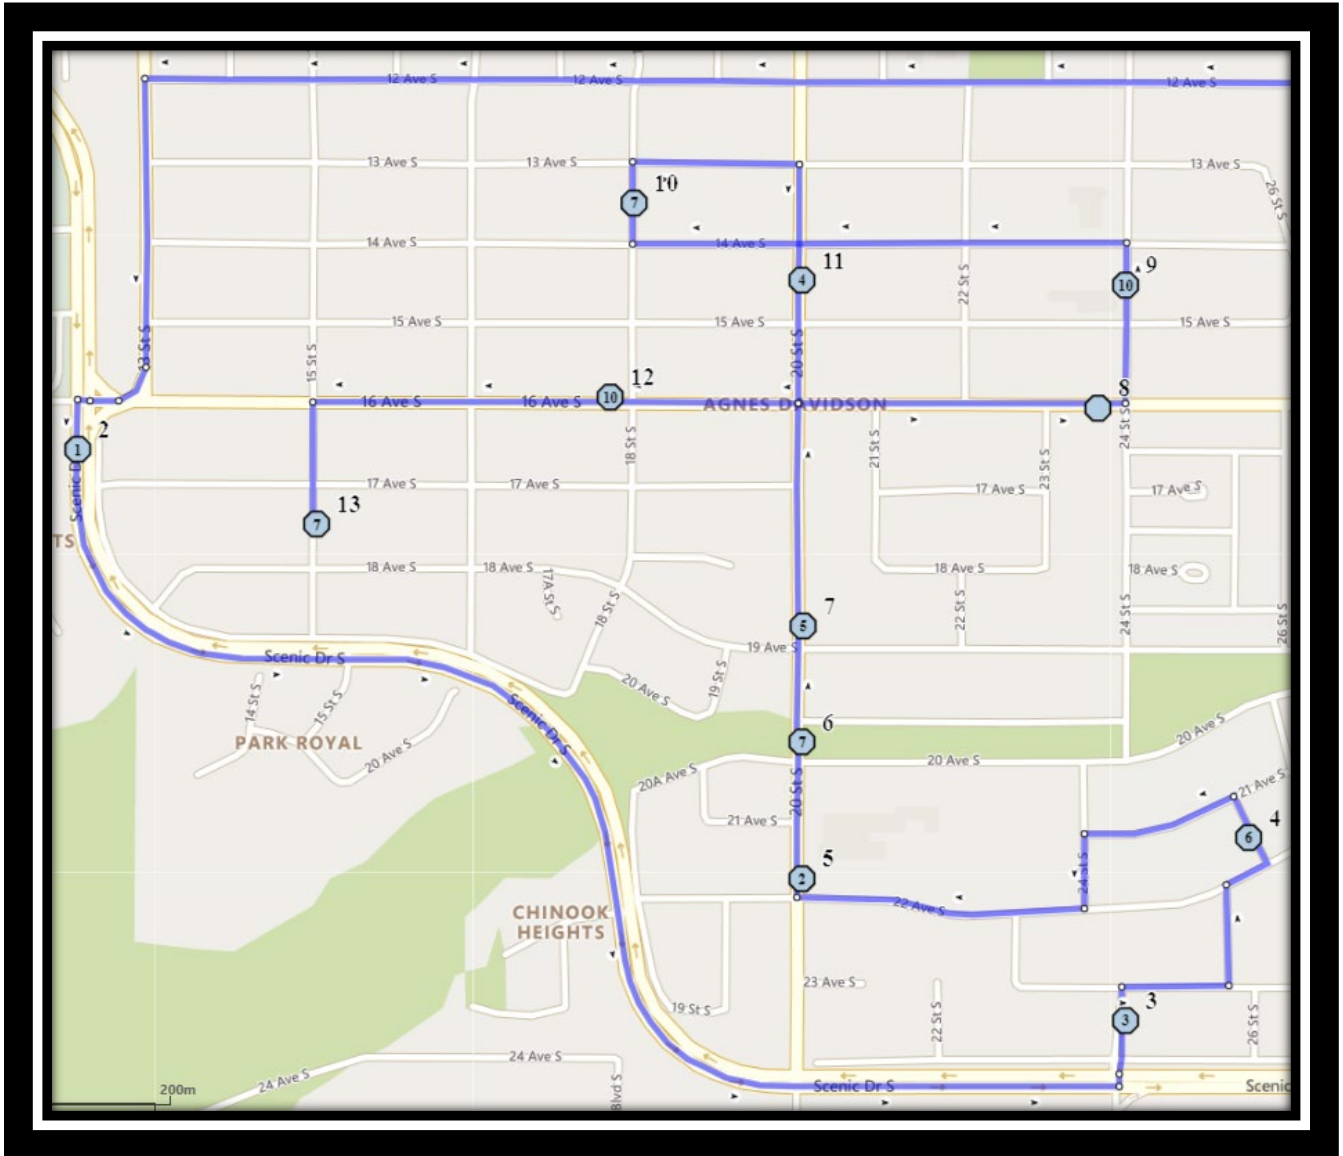

Lakeview S1

REVISED: August 15, 2022

EFFECTIVE: September 6, 2022

Lakeview Elementary – 1129 Henderson Lake Blvd South – (403) 328-5454

Please arrive 10 minutes before scheduled pick up and drop off times. Times shown may vary due to weather & traffic conditions.

Bus routes and maps are subject to change. For the most up-to-date version, visit www.southland.ca/lethbridge.

Lakeview S1

REVISED: August 15, 2022

EFFECTIVE: September 6, 2022

PM Route

Lakeview Elementary – 1129 Henderson Lake Blvd South – (403) 328-5454

#3 - 8:15 AM - 26 Street South Southbound - north of 22 Ave S at alley

#4 - 8:17 AM - 20 Street South Northbound - north of 22 Ave S at intersection

#5 - 8:18 AM - 20 Street South Northbound - north of 20 Ave S at green strip

#12 - 8:27 AM - 24 Street South Northbound - north of 15 Ave S at alley

#13 - 8:30 AM - Lakeview School

Lakeview Elementary – 1129 Henderson Lake Blvd South – (403) 328-5454

Please arrive 10 minutes before scheduled pick up and drop off times. Times shown may vary due to weather & traffic conditions.