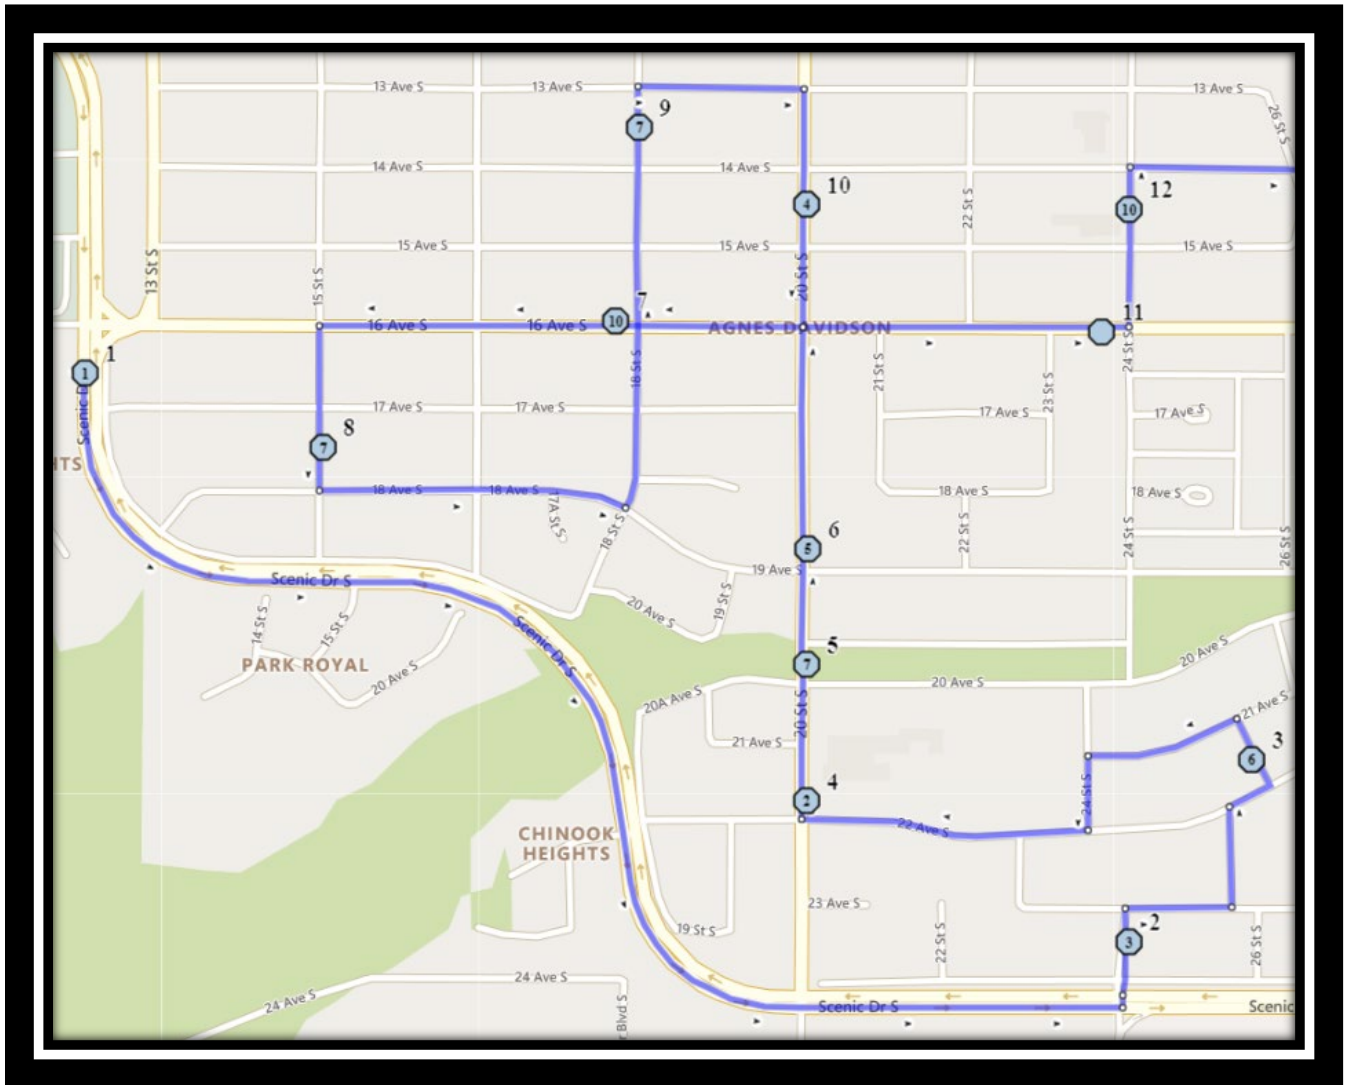

Lakeview S1

REVISED: August 15, 2022

EFFECTIVE: September 6, 2022

AM Route

Lakeview Elementary – 1129 Henderson Lake Blvd South – (403) 328-5454

Please arrive 10 minutes before scheduled pick up and drop off times. Times shown may vary due to weather & traffic conditions.

Bus routes and maps are subject to change. For the most up-to-date version, visit www.southland.ca/lethbridge.

Lakeview S1

REVISED: August 15, 2022

EFFECTIVE: September 6, 2022

Lakeview Elementary – 1129 Henderson Lake Blvd South – (403) 328-5454

Lakeview S1

REVISED: August 15, 2022

EFFECTIVE: September 6, 2022

Lakeview Elementary – 1129 Henderson Lake Blvd South – (403) 328-5454

Please arrive 10 minutes before scheduled pick up and drop off times. Times shown may vary due to weather & traffic conditions.

#3 - 8:15 AM - 26 Street South Southbound - north of 22 Ave S at alley

#4 - 8:17 AM - 20 Street South Northbound - north of 22 Ave S at intersection

#5 - 8:18 AM - 20 Street South Northbound - north of 20 Ave S at green strip