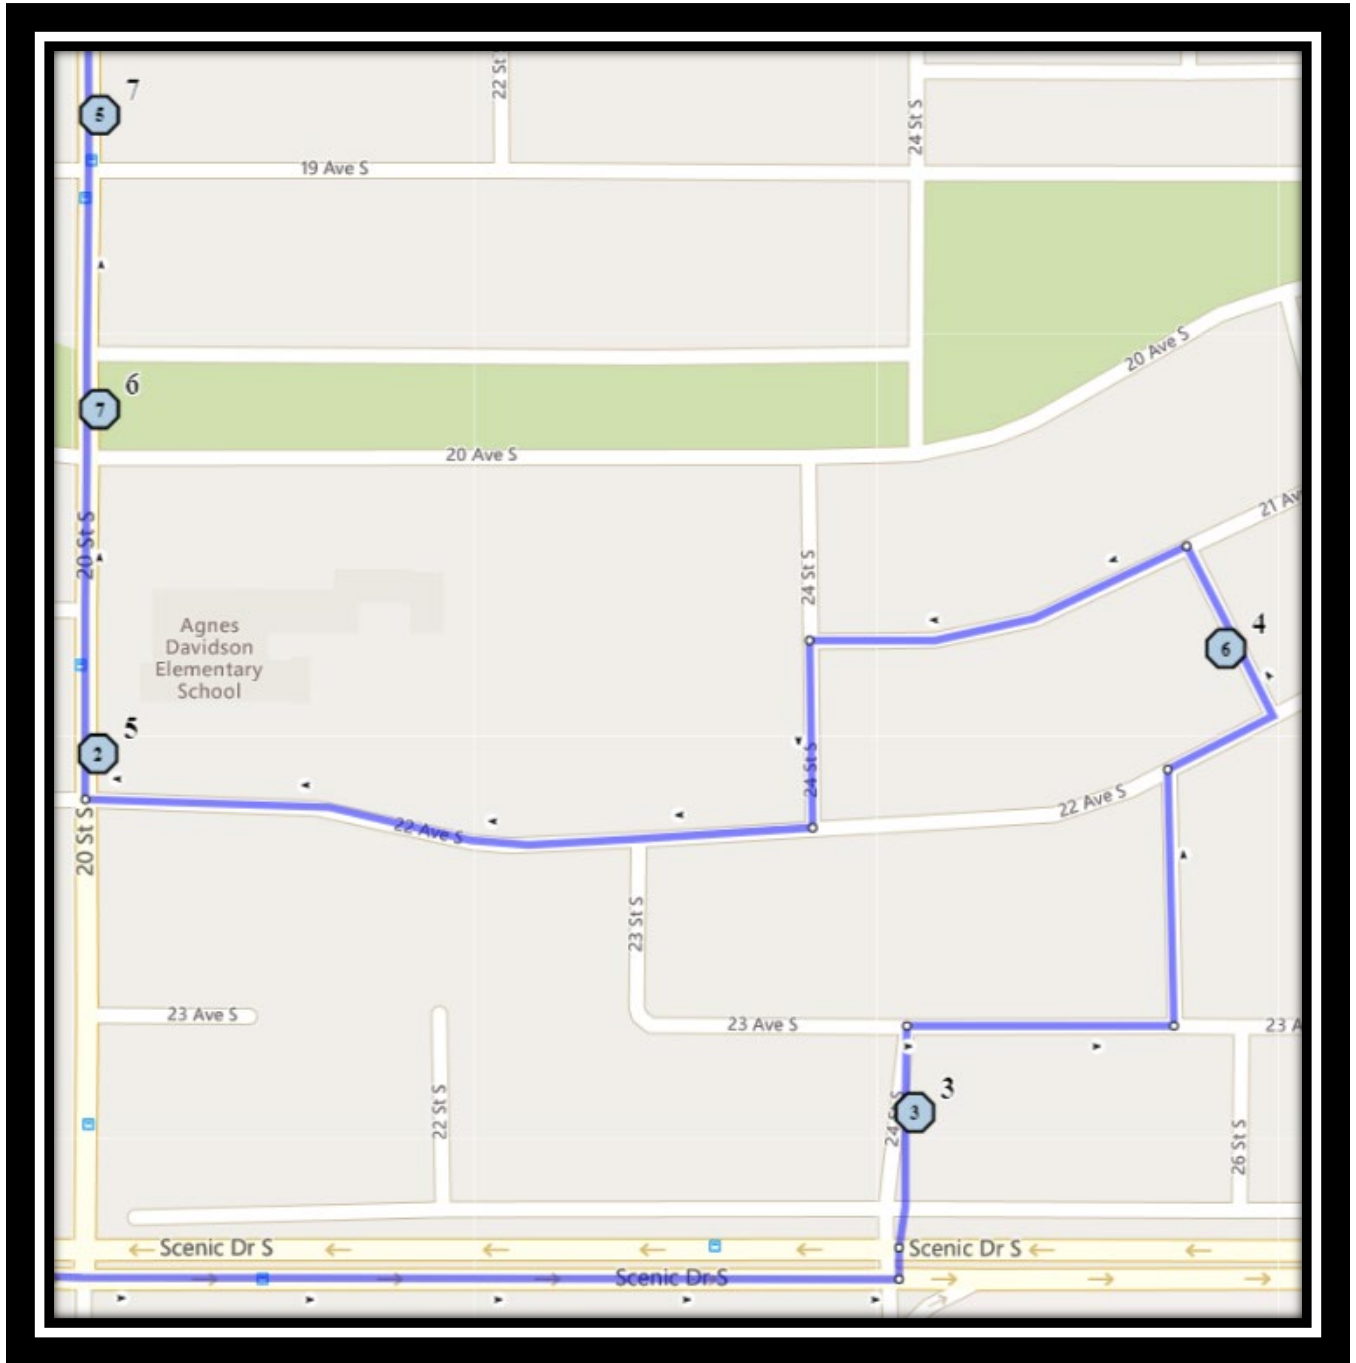

Lakeview S1

REVISED: August 15, 2022

EFFECTIVE: September 6, 2022

Lakeview Elementary – 1129 Henderson Lake Blvd South – (403) 328-5454

Please arrive 10 minutes before scheduled pick up and drop off times. Times shown may vary due to weather & traffic conditions.

Bus routes and maps are subject to change. For the most up-to-date version, visit www.southland.ca/lethbridge.